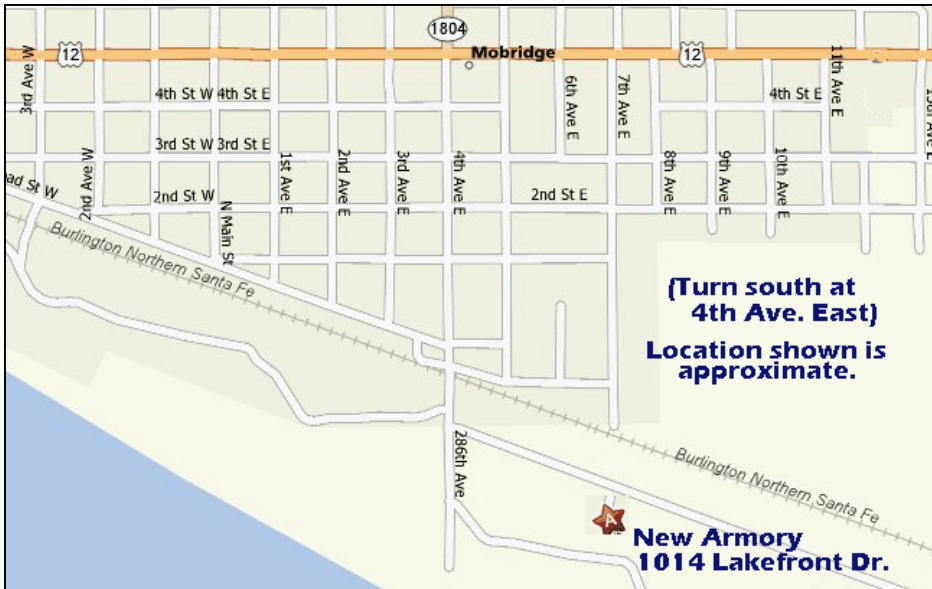

BROOKINGS

Frost Arena, SDSU, 16th Avenue & 11th Street

HURON

Huron Arena—100 Block of SW 4th

MOBRIDGE

New Armory—1014 Lakefront Drive
 (From Hwy 12 take 4th Ave E south, turn left after RR tracks)

ABERDEEN

Aberdeen Central HS—2200 S Roosevelt
 (SW corner of Melgaard Road & S. Roosevelt)